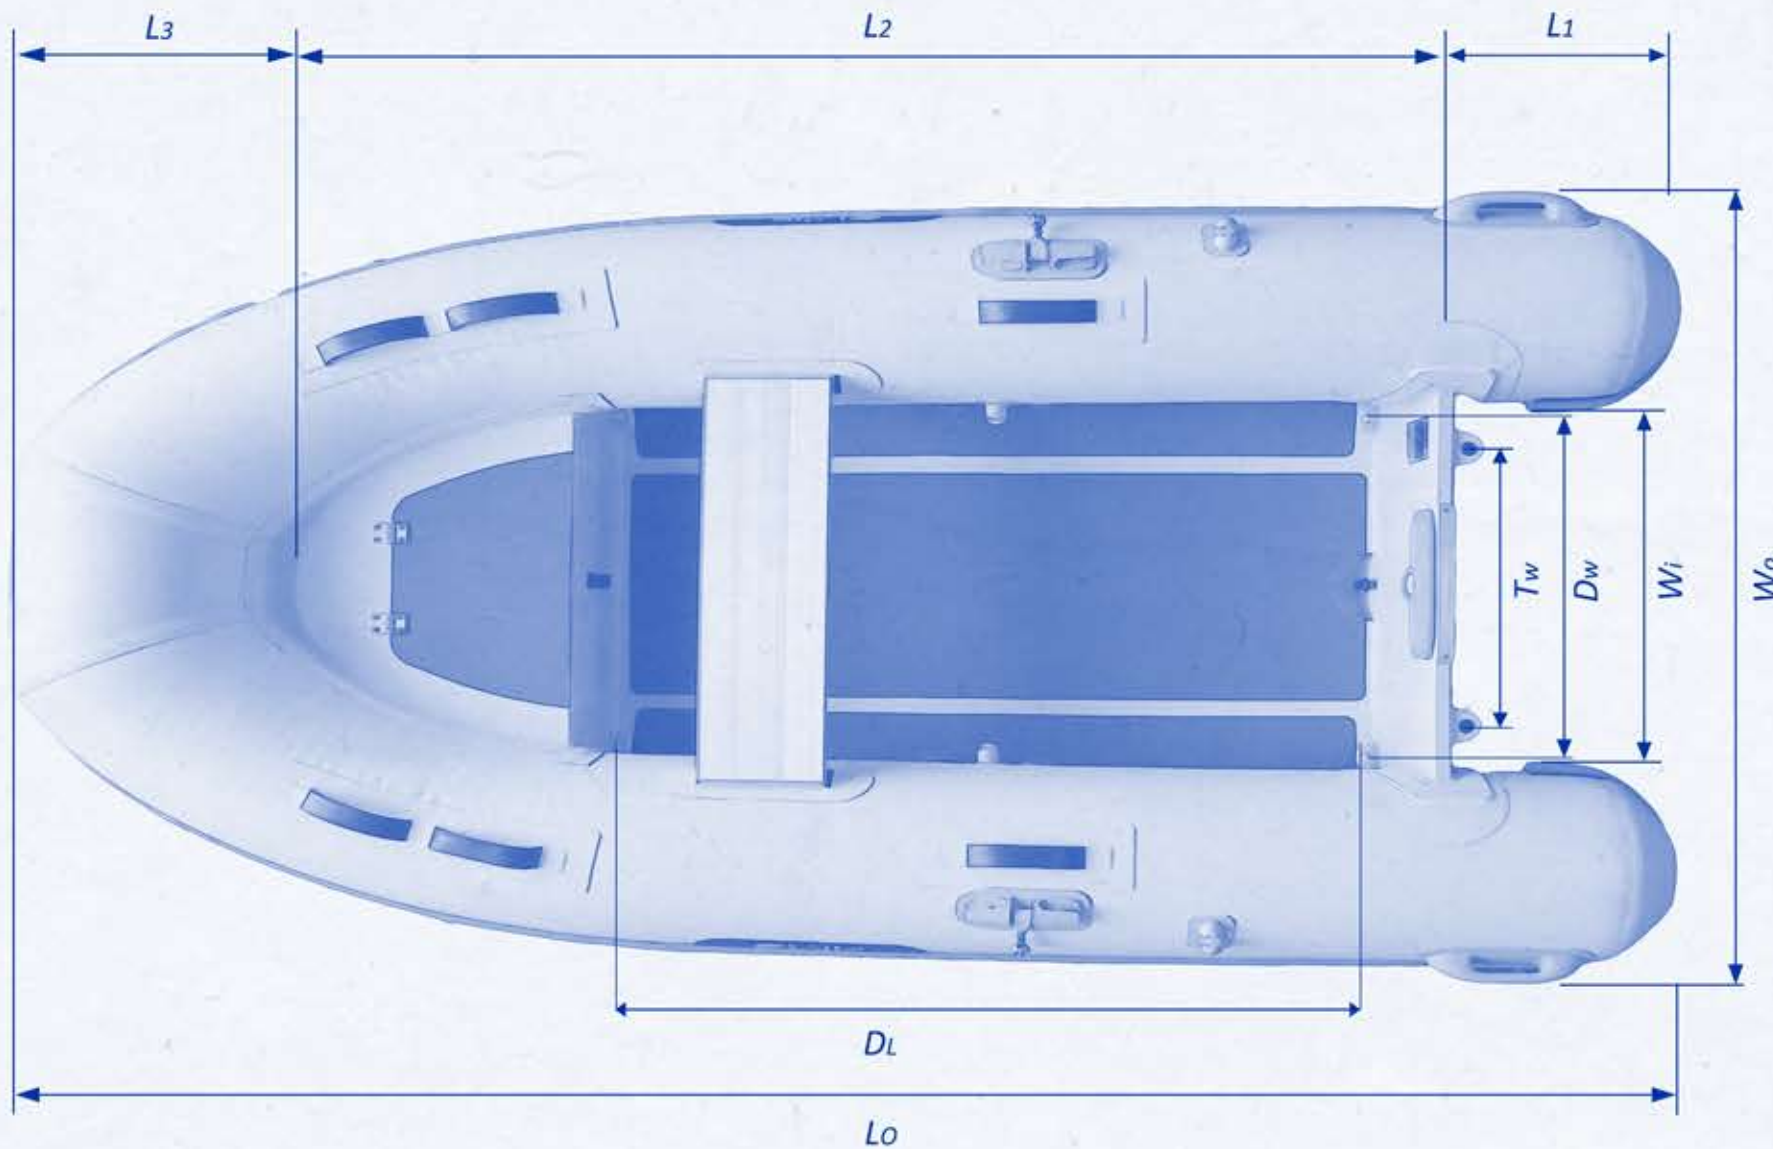

SKIP-CLASSIC DOUBLE DECK 270

INFLATABLES

Model	Symbol	CDD270
Inside Width (mm)	Wi	760
Outside Width (mm)	Wo	1600
Inside Length (mm)	L2	1880
Outside Length (mm)	Lo	2700
	L1	410
	L3	410
Height Bow (mm)	Hb	760
Height Stern (mm)	Hs	530
Height Transom (mm)	HT	410
Davit Lifting Point Width (mm)	Dw	760
Davit Lifting Point Length (mm)	DL	1270
Towing Point Width (mm)	Tw	550
Shaft Length Required		Short
Deadrise Angle		15
Tube dia (mm)		420
Airtight Chambers		3
REC. Powers (Hp)		6
Max. Power (Hp)		10
Max. Eng Weight		50
Max. Passengers		4
Max Loading (kg)		440
Boat Weight (kg)		70