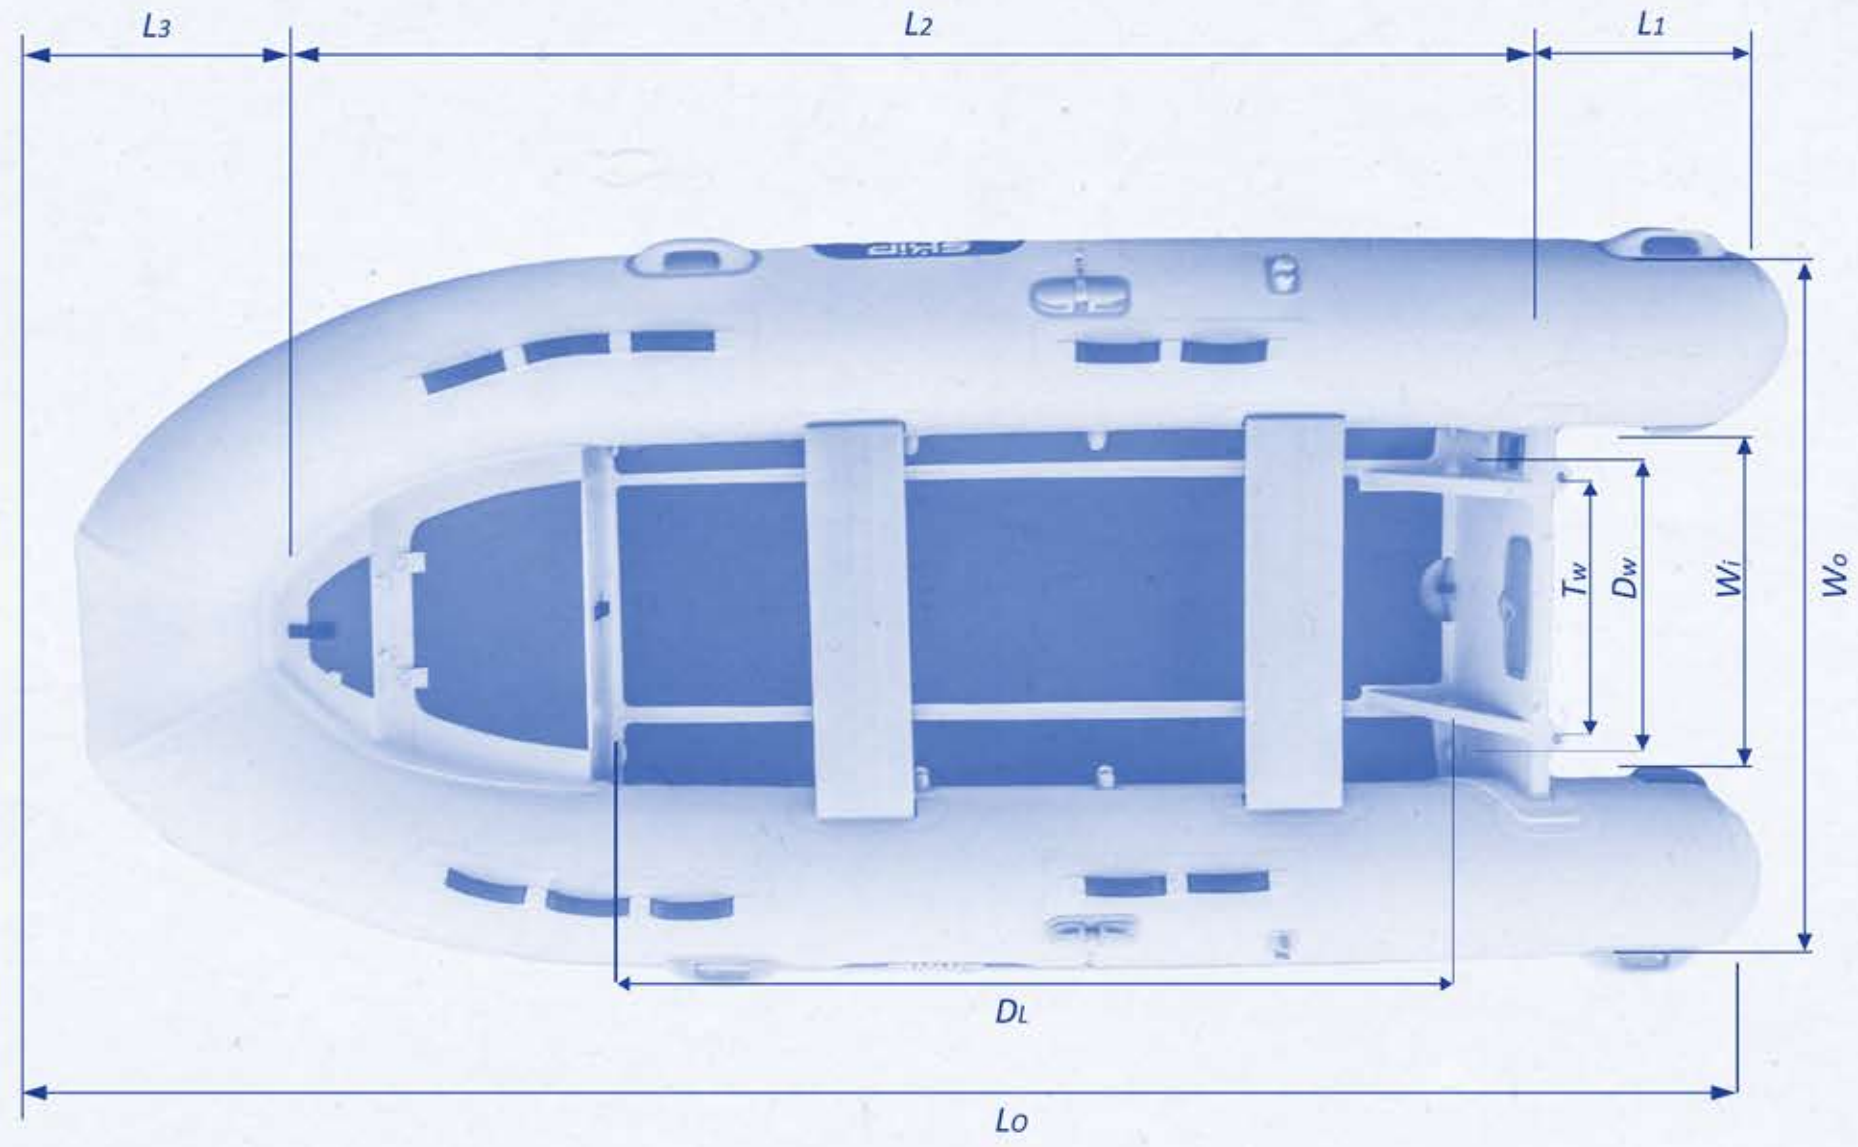

SKIP-CLASSIC DOUBLE DECK 360 380

INFLATABLES

Model	Symbol	CDD360	CDD380
Inside Width (mm)	Wi	760	760
Outside Width (mm)	Wo	1600	1600
Inside Length (mm)	L2	2680	2880
Outside Length (mm)	Lo	3600	3800
	L1	510	510
	L3	410	410
Height Bow (mm)	Hb	760	760
Height Stern (mm)	Hs	530	530
Height Transom (mm)	HT	410	410
Davit Lifting Point Width (mm)	Dw	760	760
Davit Lifting Point Length (mm)	DL	1900	2100
Towing Point Width (mm)	Tw	550	550
Shaft Length Required		Short	Short
Deadrise Angle		15	15
Tube dia (mm)		420	420
Airtight Chambers		3	4
REC. Powers (Hp)		25	30
Max. Power (Hp)		30	40
Max. Eng Weight		105	111
Max Passengers		6	7
Max Loading (kg)		700	750
Boat Weight (kg)		95	100