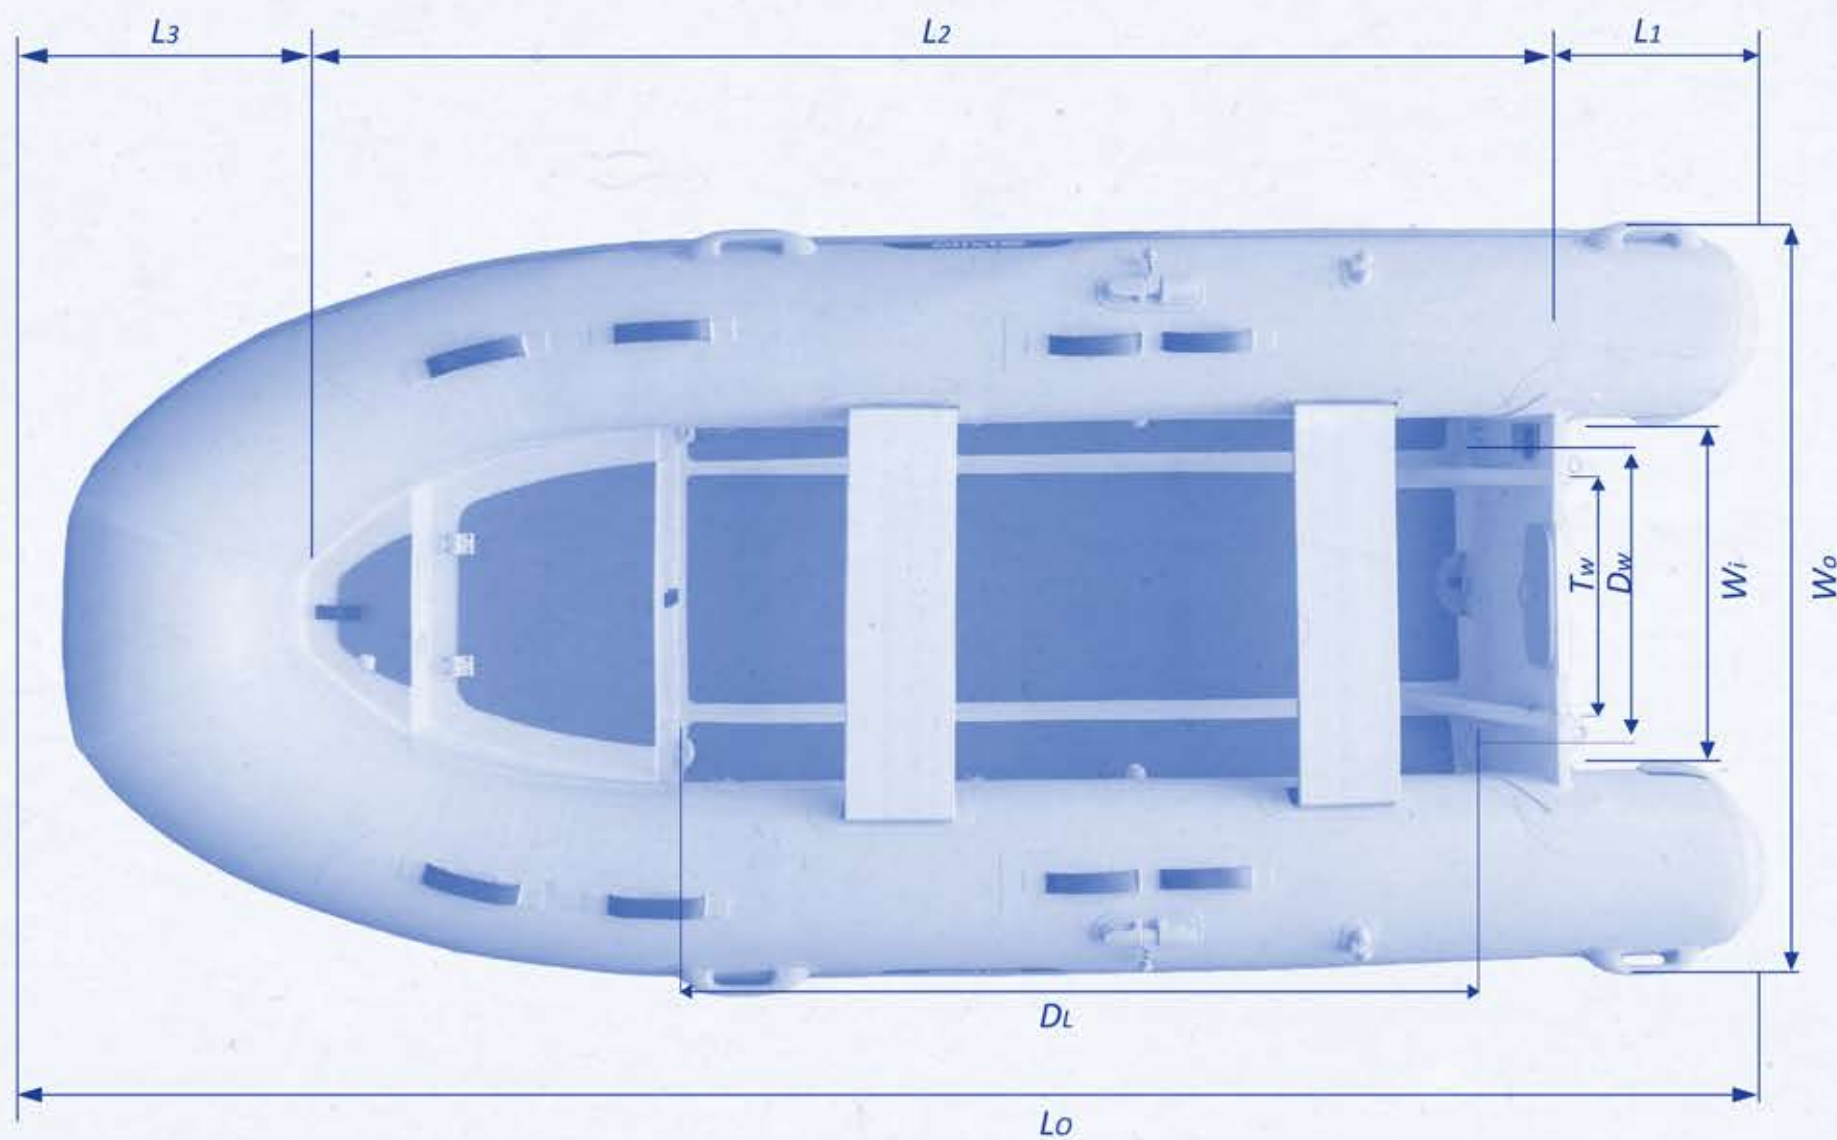

# SKIP-CLASSIC DOUBLE DECK 300 330

INFLATABLES

Model	Symbol	CDD300	CDD330
Inside Width (mm)	$W_i$	760	760
Outside Width (mm)	$W_o$	1600	1600
Inside Length (mm)	$L_2$	2180	2480
Outside Length (mm)	$L_0$	3000	3300
	$L_1$	410	410
	$L_3$	410	410
Height Bow (mm)	$H_b$	760	760
Height Stern (mm)	$H_s$	530	530
Height Transom (mm)	$HT$	410	410
Davit Lifting Point Width (mm)	$D_w$	760	760
Davit Lifting Point Length (mm)	$D_L$	1380	1650
Towing Point Width (mm)	$T_w$	550	550
Shaft Length Required		Short	Short
Deadrise Angle		15	15
Tube dia (mm)		420	420
Airtight Chambers		3	3
REC. Powers (Hp)		10	15
Max. Power (Hp)		15	20
Max. Eng Weight		71	78
Max. Passengers		4	5
Max Loading (kg)		500	550
Boat Weight (kg)		79	85