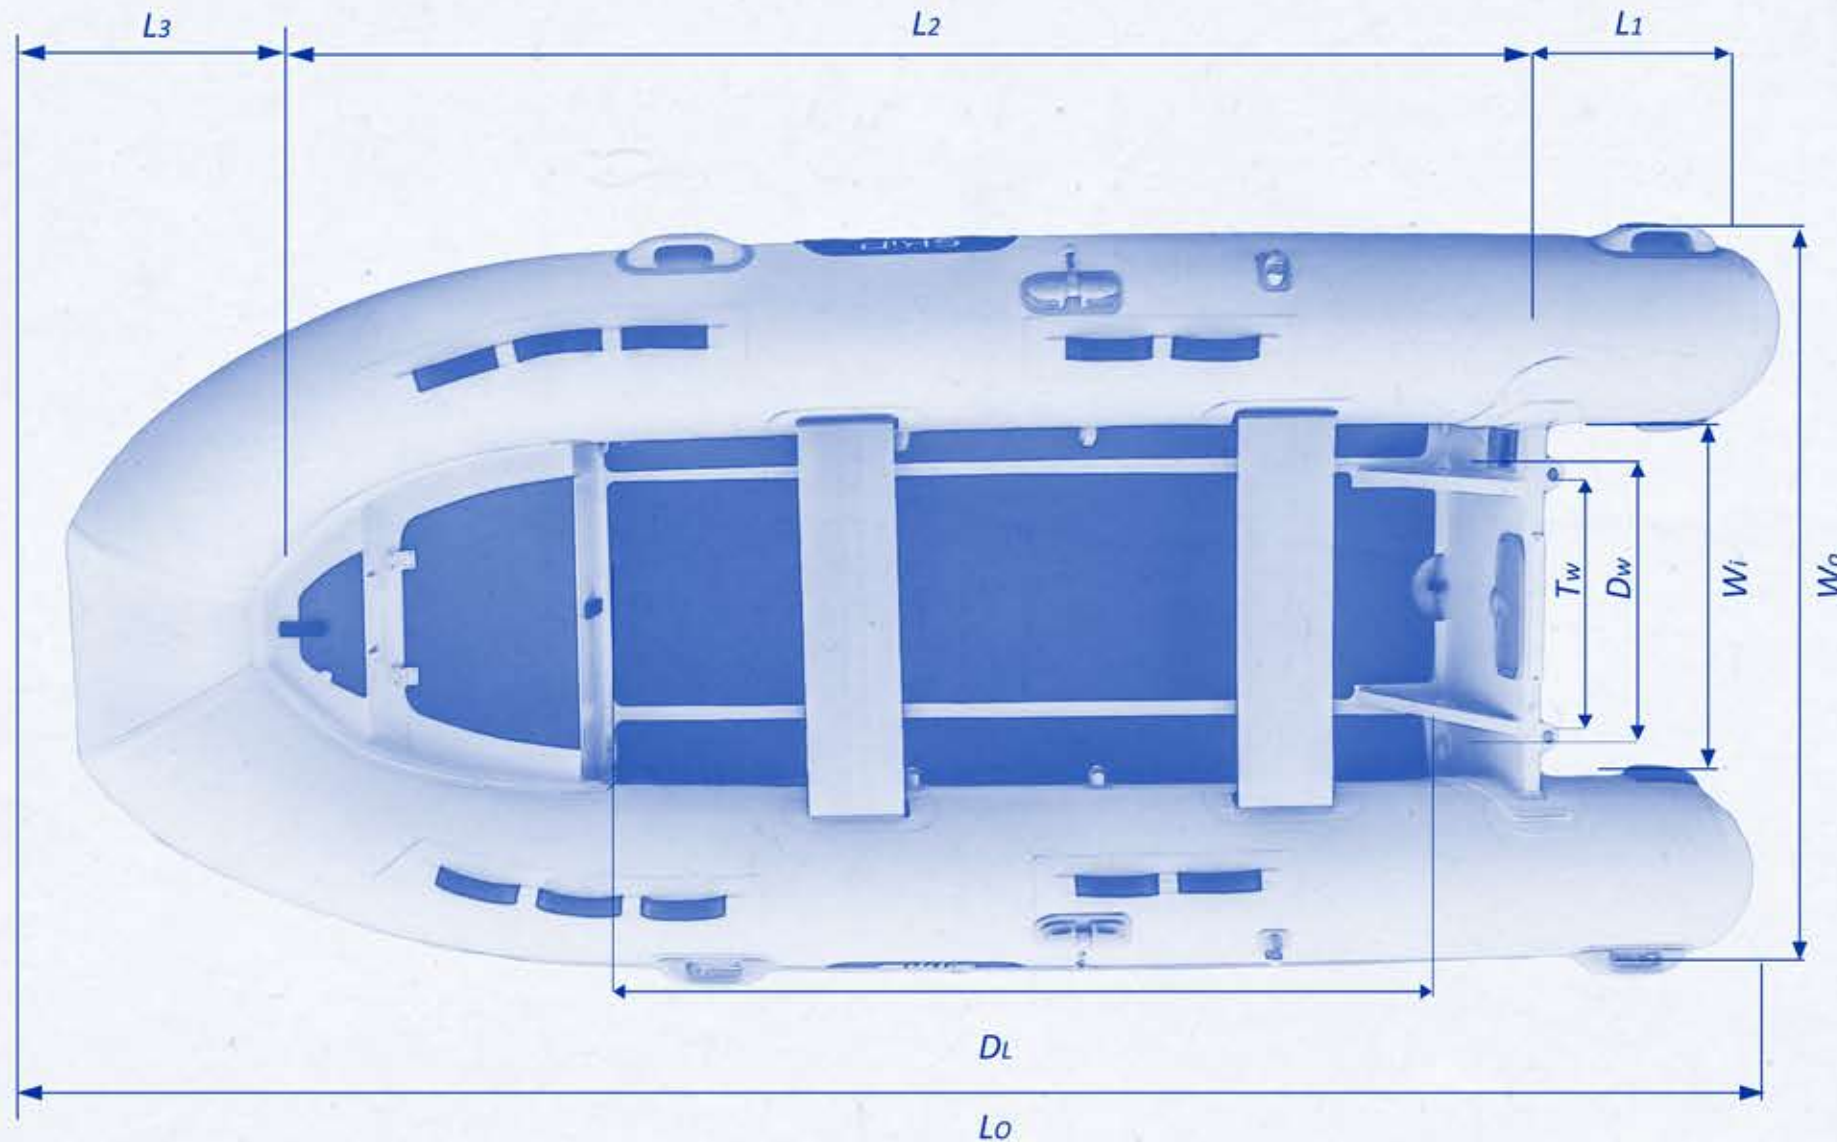

SKIP-CLASSIC DOUBLE DECK 430

INFLATABLES

| Model | Symbol | CDD430 |
|---------------------------------|--------|--------|
| Inside Width (mm) | W_i | 1050 |
| Outside Width (mm) | W_o | 2040 |
| Inside Length (mm) | L_2 | 3300 |
| Outside Length (mm) | L_0 | 4300 |
| | L_1 | 570 |
| | L_3 | 430 |
| Height Bow (mm) | H_b | 1030 |
| Height Stern (mm) | H_s | 680 |
| Height Transom (mm) | HT | 535 |
| Davit Lifting Point Width (mm) | D_w | 960 |
| Davit Lifting Point Length (mm) | DL | 2380 |
| Towing Point Width (mm) | T_w | 880 |
| Shaft Length Required | | Long |
| Deadrise Angle | | 20 |
| Tube dia (mm) | | 480 |
| Airtight Chambers | | 4 |
| REC. Powers (Hp) | | 40 |
| Max. Power (Hp) | | 60 |
| Max. Eng Weight | | 141 |
| Max. Passengers | | 9 |
| Max Loading (kg) | | 900 |
| Boat Weight (kg) | | 143 |